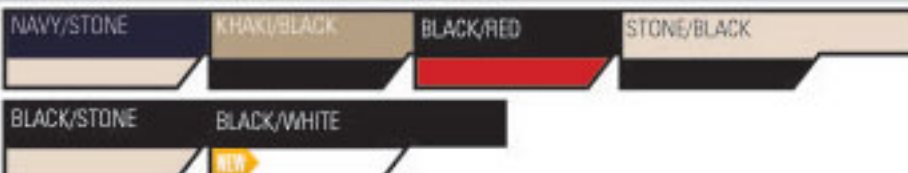

UNSTRUCTURED LOW PROFILE CAP

IN STOCK i5005

NEW COLOR

IN STOCK i5010

NEW COLOR

UNSTRUCTURED SANDWICH VISOR

STRUCTURED SANDWICH VISOR

IN STOCK i5015